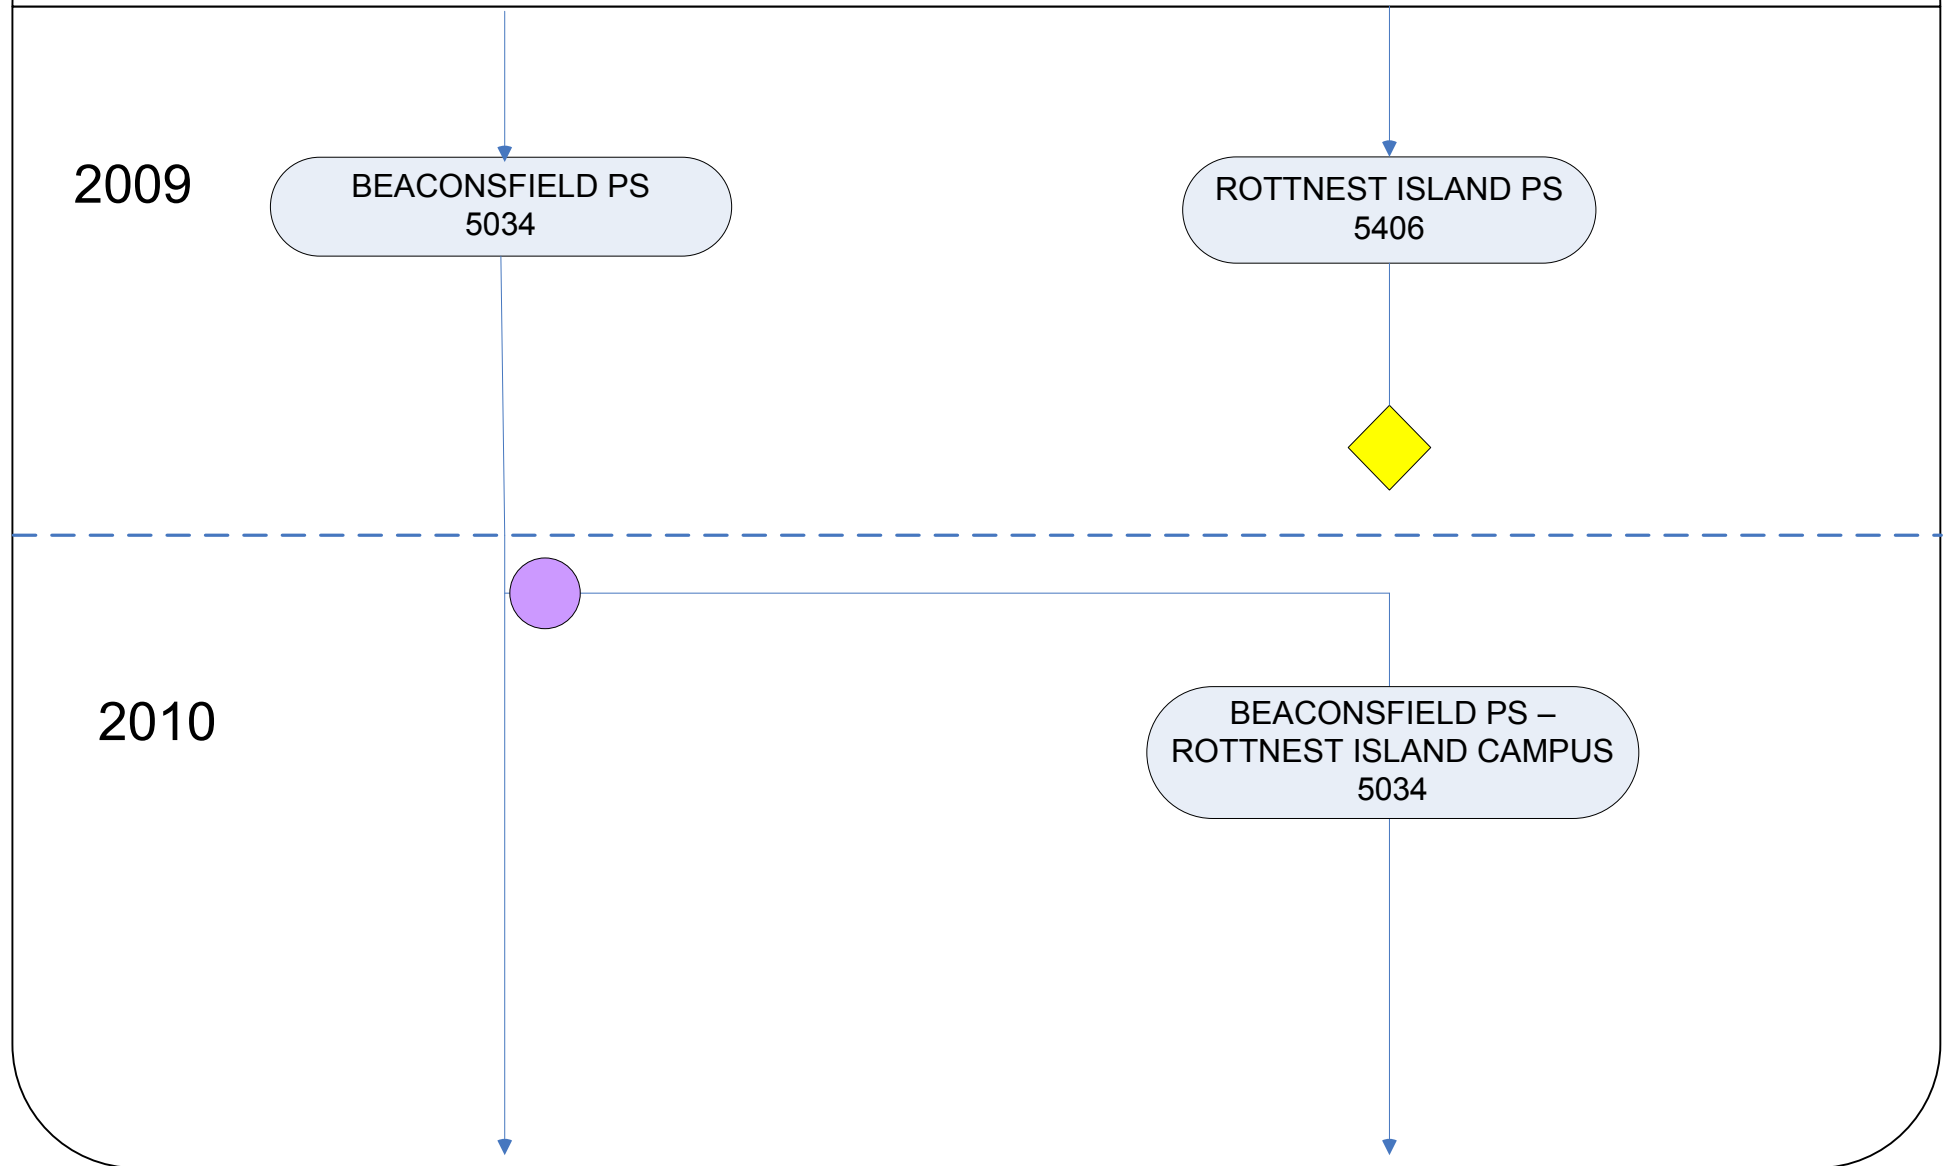

Amalgamation Rottnest Island PS & Beaconsfield PS

The Minister has changed Rottnest Island Primary School into a campus of Beaconsfield Primary School. To reflect this change the Rottnest Island Primary School code in Schools Directory was closed for technical and operational reasons.

Closed in SDR

Open in SDR